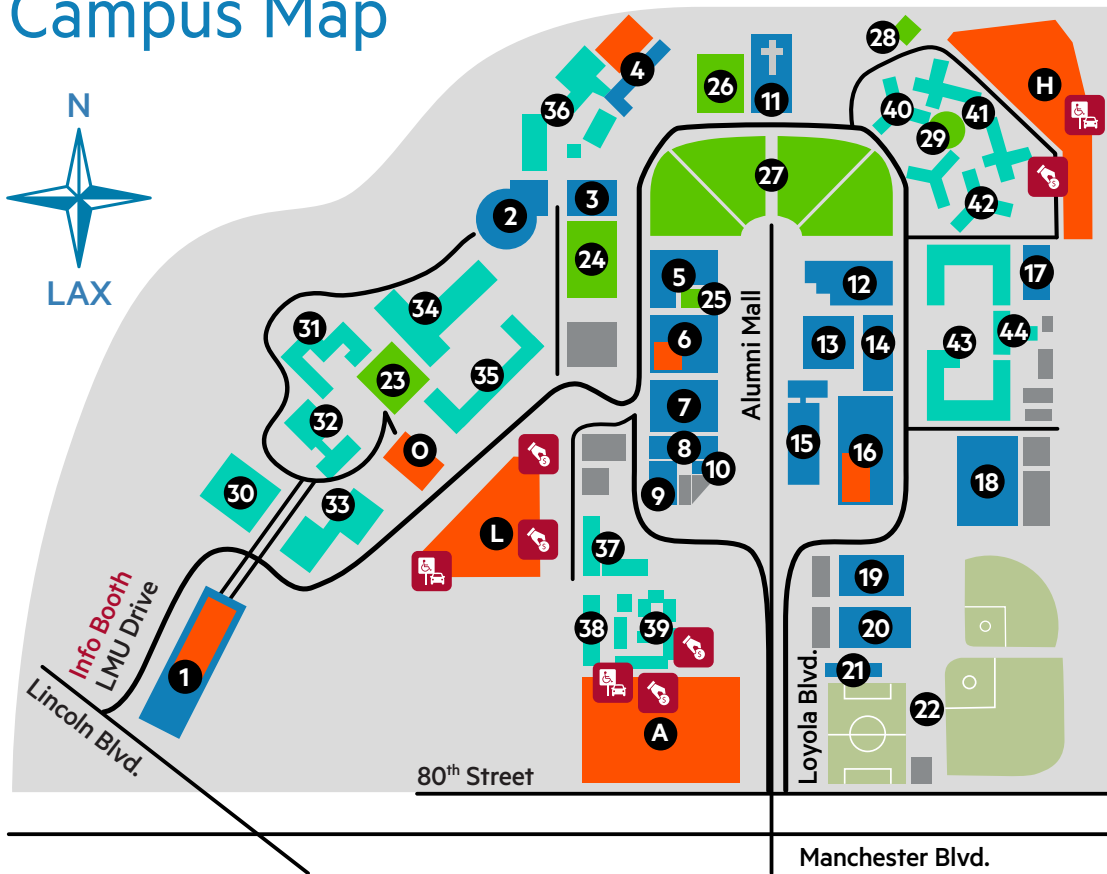

Loyola Marymount University Campus Map

For more information, visit lmu.edu

- Academic Building
- Event Area
- Residence Hall
- Parking Lot

Visitor Parking

- A** Hannon Parking Lot
- H** Del Rey Parking Lot
- L** Drollinger Garage
- O** Leavey Circle

- 15** Seaver Science Hall
- 16** Life Sciences Building
- 17** Daum Hall
- 18** Pereira Hall of Engineering, Doolan Hall
- 19** Burns Rec Center
- 20** Gersten Pavilion
- 21** Lion Athletic Center
- 22** Athletics Fields
Sullivan Field, Smith Field & Page Baseball Stadium

Event Areas

- 23** O'Malley Lawn
Dining: Coffee Bean & Tea Leaf
- 24** Lawton Plaza
- 25** St. Robert's Lawn
- 26** Sculpture Garden
- 27** Sunken Garden
- 28** Bird Nest
- 29** Founders Pavilion
Dining: Founders Pavilion

Residence Halls

- 30** Leavey 5
- 31** O'Malley Apts
- 32** Leavey 4
- 33** Leavey 6
- 34** McCarthy Hall
- 35** Rains Hall
- 36** Jesuit Community
- 37** McKay Hall
- 38** Tenderich Hall
- 39** Hannon Apts
- 40** Whelan Hall
- 41** Del Rey North/South
- 42** Rosecrans Hall
- 43** Palm North/South
- 44** Doheny Hall