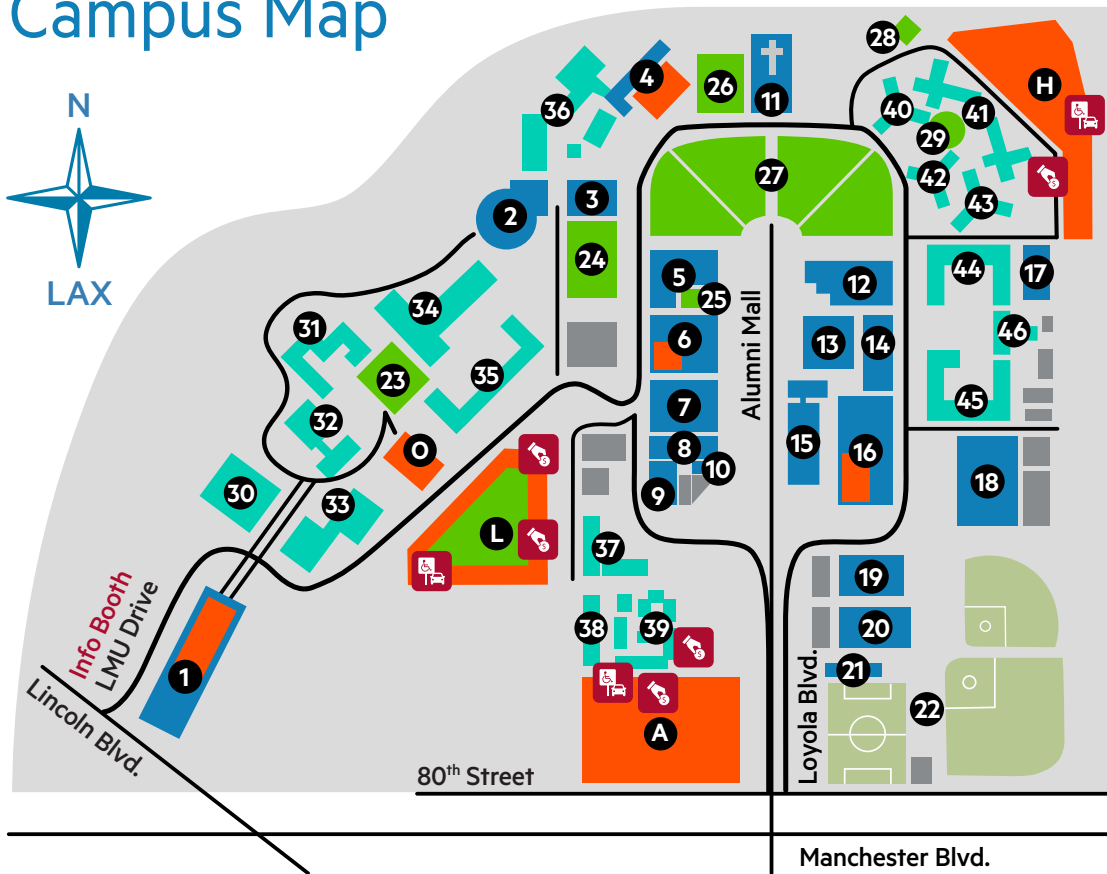

Loyola Marymount University Campus Map

For more information, visit lmu.edu

- Academic Building
- Event Area
- Residence Hall
- Parking Lot

Visitor Parking

- A** Hannon Parking Lot
- H** Del Rey Parking Lot
- L** Drollinger Garage
- O** Leavey Circle

- 15** Seaver Science Hall
- 16** Bruce Featherston Life Sciences Building
- 17** Daum Hall
- 18** Pereira Hall of Engineering, Doolan Hall
- 19** Burns Rec Center
- 20** Gersten Pavilion
- 21** Lion Athletic Center
- 22** Athletics Fields
Sullivan Field, Smith Field & Page Baseball Stadium

Event Areas

- 23** O'Malley Lawn
Dining: Coffee Bean & Tea Leaf
- 24** Lawton Plaza
- 25** St. Robert's Lawn
- 26** Sculpture Garden
- 27** Sunken Garden
- 28** Bird Nest
- 29** Founders Pavilion
Dining: Founders Pavilion

Residence Halls

- 30** Leavey 5
- 31** O'Malley Apts
- 32** Leavey 4
- 33** Leavey 6
- 34** McCarthy Hall
- 35** Rains Hall
- 36** Jesuit Community
- 37** McKay Hall
- 38** Tenderich Hall
- 39** Hannon Apts
- 40** Whelan Hall
- 41** Del Rey North/South
- 42** Desmond Hall
- 43** Rosecrans Hall
- 44** Palm North
- 45** Palm South
- 46** Doheny Hall